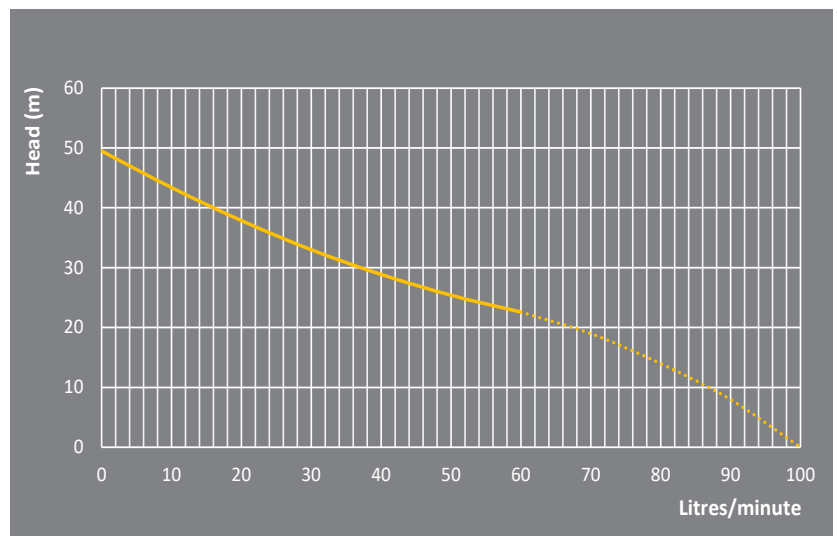

22139.PTS

22139.PC

22139

SHALLOW WELL JET PUMP RSWE60

AVAILABLE AS PUMP ONLY OR WITH PRESSURE TANK, SWITCH & GAUGE

| CODE      | MODEL  | SIZE        |
|-----------|--------|-------------|
| 8317.2    | RSWE60 | 420x180x210 |
| 8317.2PTS | RSWE60 | 420x180x650 |

| CODE     | MODEL  | POWER 240V |       | RATED        |          | MAXIMUM      |          | SUCTION LIFT (M) | NO. OF TAPS | OUTLET |        | WEIGHT (KG) | SIZE L X W X H (MM) |
|----------|--------|------------|-------|--------------|----------|--------------|----------|------------------|-------------|--------|--------|-------------|---------------------|
|          |        | AMPS       | WATTS | FLOW (L/MIN) | HEAD (M) | FLOW (L/MIN) | HEAD (M) |                  |             | MM     | INCHES |             |                     |
| 8317.2PC | RSWE60 | 4.8        | 1040  | 30           | 33       | 60           | 49.5     | 9                | 4-7         | 25     | 1      | 16          | 420x180x360         |